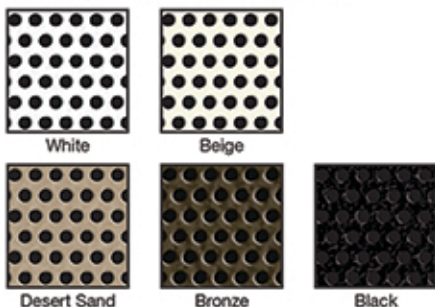

Perforated Aluminum Screen