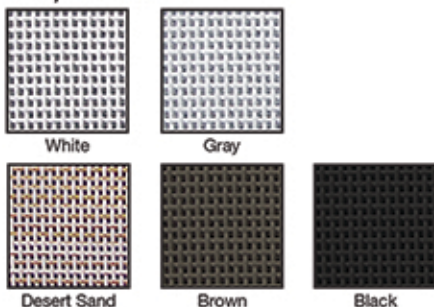

Sun/Pet Screen

Sun/Pet Screen, Tempered Safety Glass, and Insect Screen inserts are available separately, and can be used in conjunction with a perforated aluminum screen, or Meshtec screen.